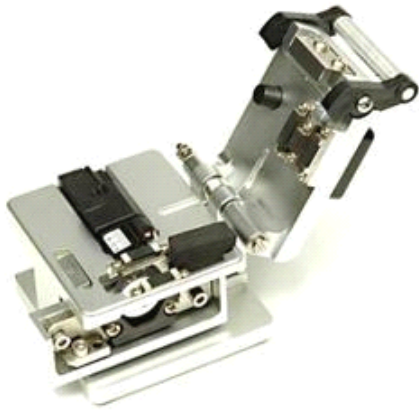

# Fiber Cleaver

**CLV-100**

**CLV-100A**

**CLV-200**

## Main Characteristic

	CLV-100	CLV-200	CLV-100A
Bare Fiber Diameter	125um		
Coating Fiber Diameter	250um, 900um		
Fiber Type	SM		
Cleaving length	250um: 9~16mm		
	900um: 10~16mm		
Blade Life	36000 fibers (1000 fiber x 3 height x 12 positions)		
Fiber Dustbin	NO	NO	YES
Size	75mm * 63mm * 61mm	62mm * 57mm * 51mm	95mm * 90mm * 65mm
Net Weight	About 380g	About 260g	About 420g