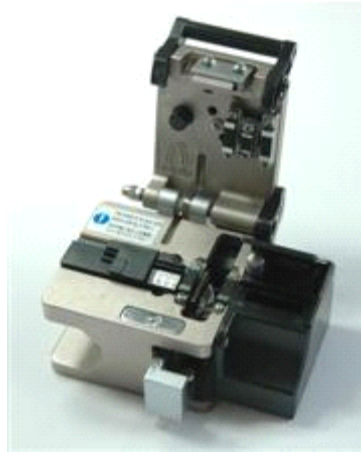

# Fiber Cleaver

**CLV-100**

**CLV-100A**

**CLV-200**

## Main Characteristic

	CLV-100	CLV-200	CLV-100A
Bare Fiber Diameter	125um		
Coating Fiber Diameter	250um, 900um		
Fiber Type	SM		
Cleaving length	250um: 9~16mm		
	900um: 10~16mm		
Blade Life	36000 fibers (1000 fiber x 3 height x 12 positions)		
Fiber Dustbin	NO	NO	YES
Size	75mm * 63mm * 61mm	62mm * 57mm * 51mm	95mm * 90mm * 65mm
Net Weight	About 380g	About 260g	About 420g